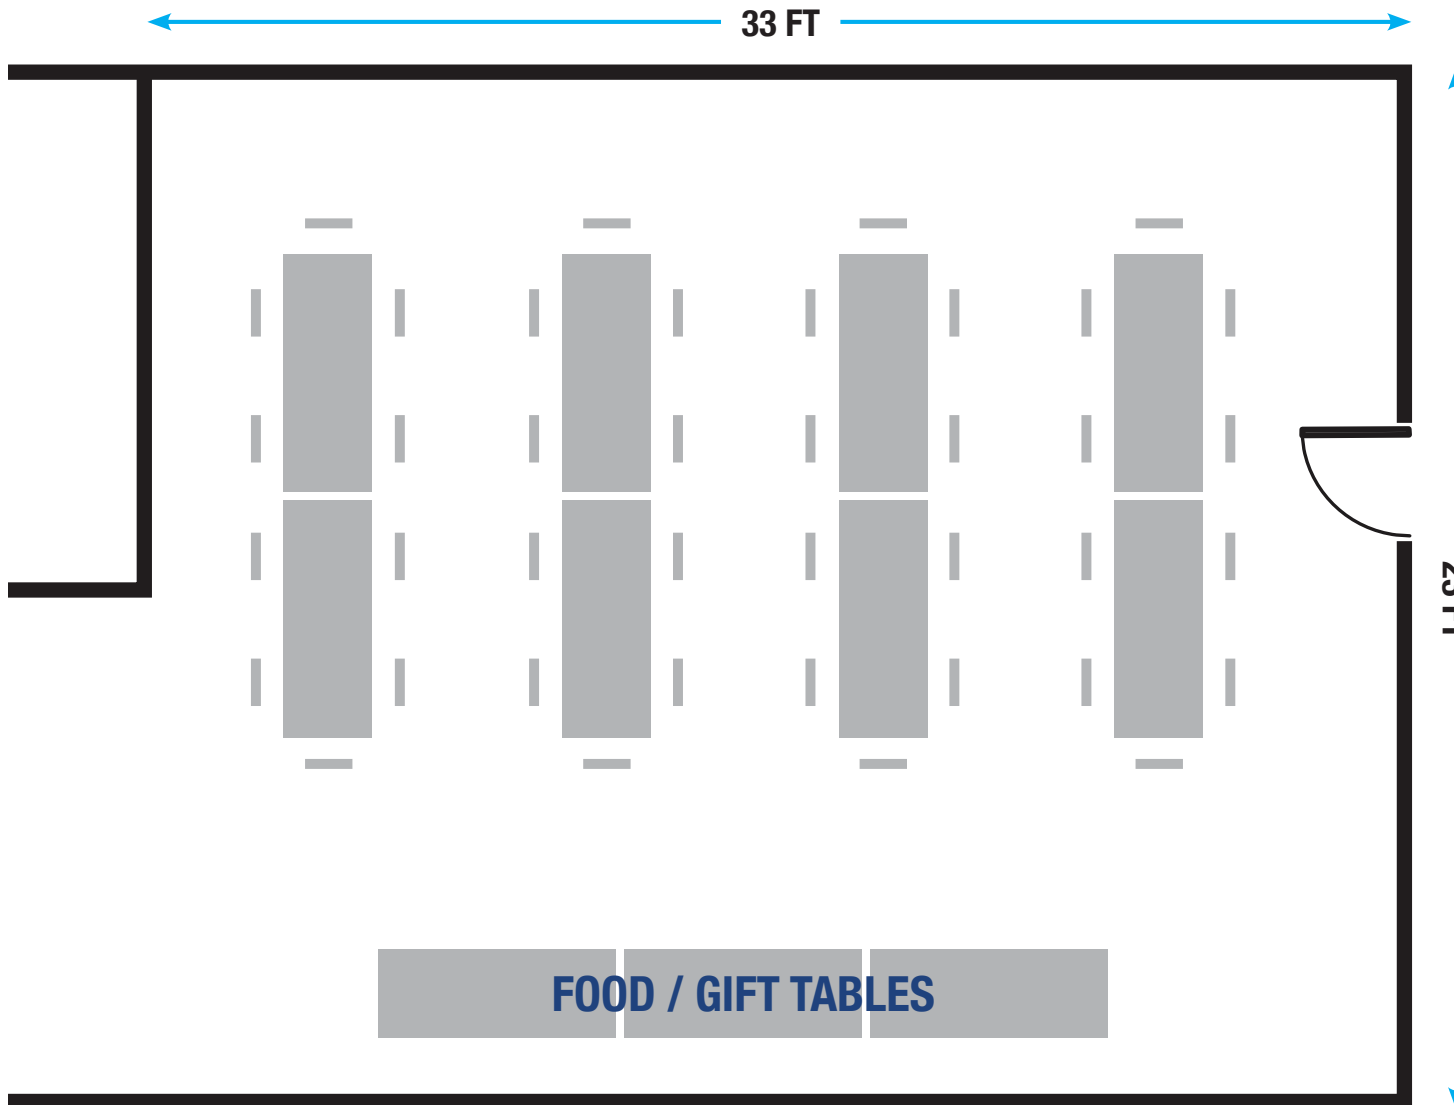

# FLOOR PLAN 1

Party Seating Arrangement

## THE COMMUNITY ROOM

### THIS ROOM IS BEST SUITED FOR:

- Meetings
- Small Gatherings
- Small Birthday Parties
- Small Showers