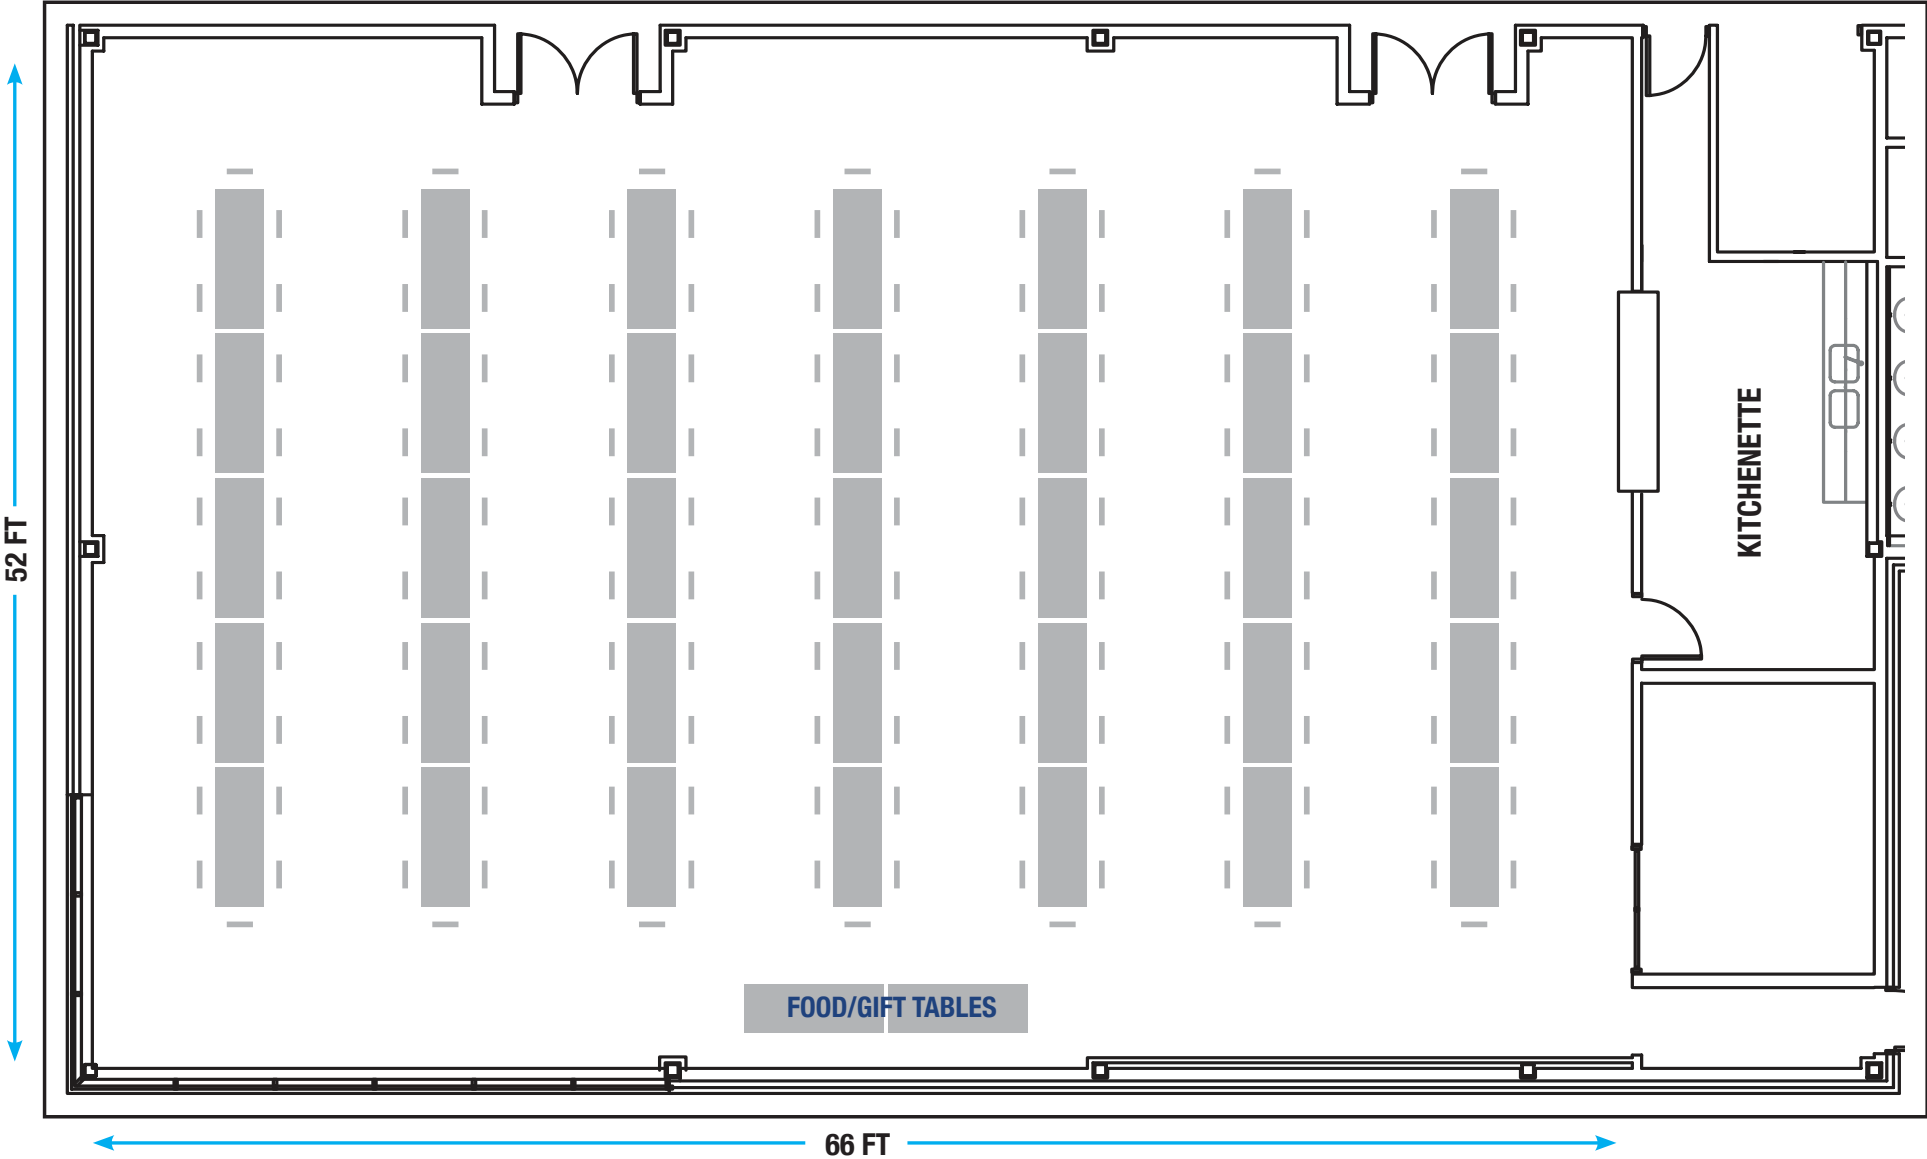

VOLLMER CULTURE AND RECREATION COMPLEX

MULTI-PURPOSE FULL
Maximum Capacity 150

- Ideal for larger events
- Window wall to allow natural lighting with blinds
- Round/Rectangle tables and chairs available
- Outlets throughout room
- Small kitchenette attached that includes a fridge, a microwave, a sink, a food service window and counter space