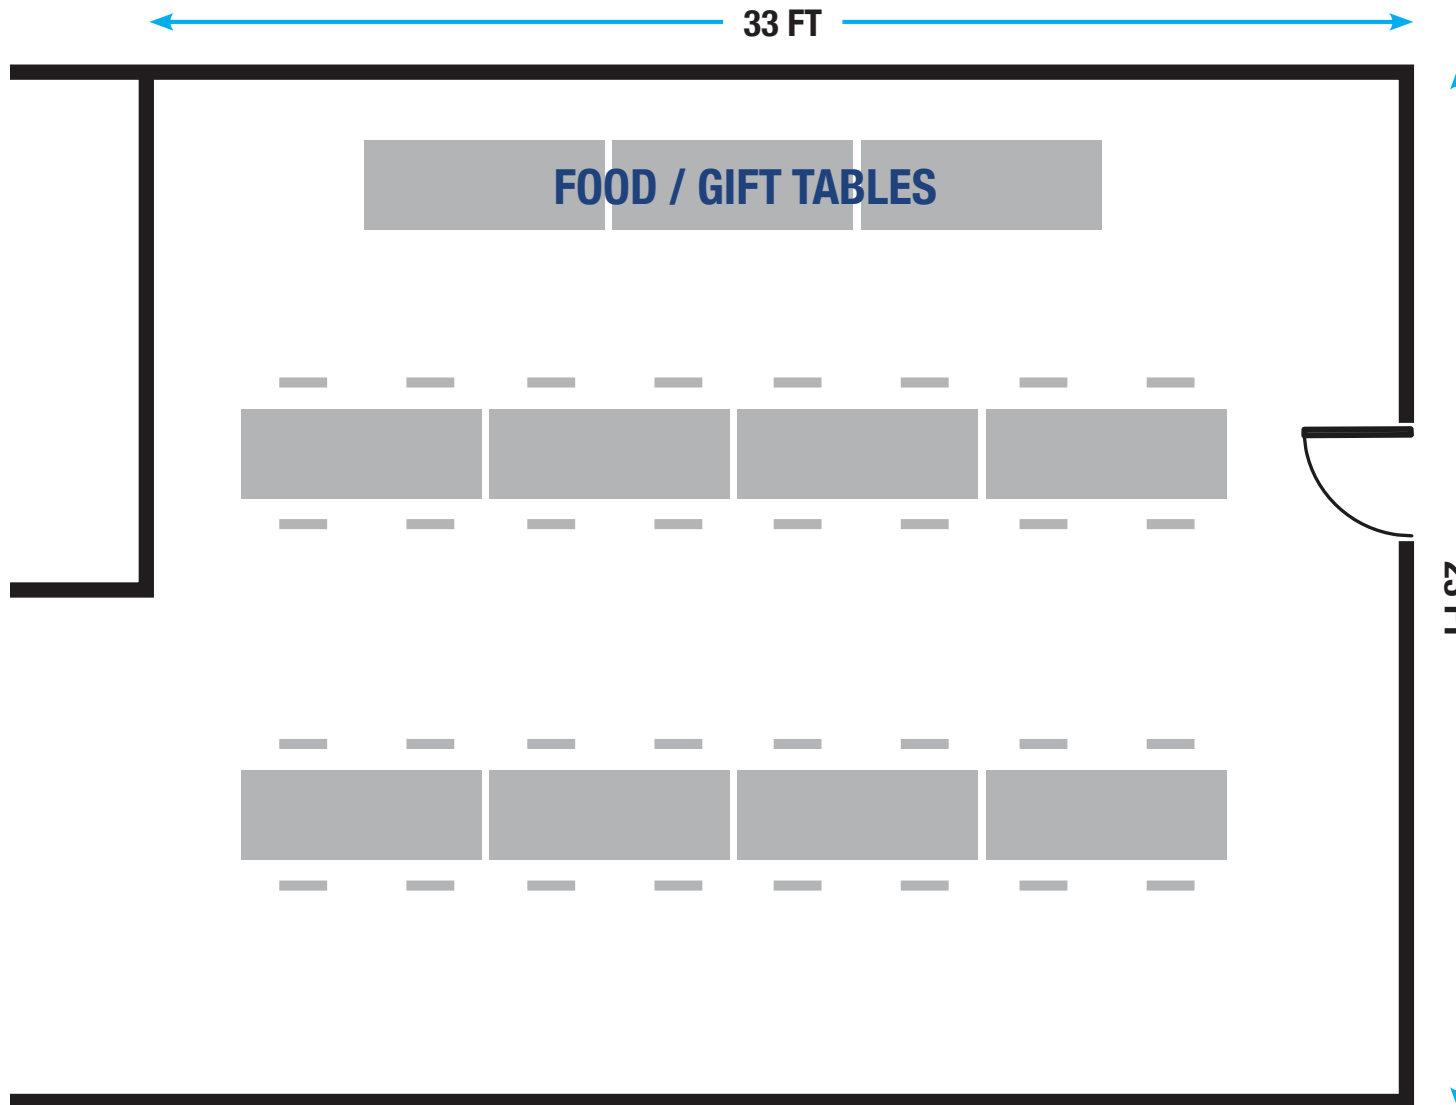

FLOOR PLAN 3

Gathering Seating Arrangement

THE COMMUNITY ROOM

THIS ROOM IS BEST SUITED FOR:

- Meetings
- Small Gatherings
- Small Birthday Parties
- Small Showers

AMENITIES INCLUDE:

- Outlets throughout room
 - Kitchenette
- Fully accessible restrooms
- Attached covered porch
 - Large parking lot

CAPACITY:

- 40 with tables and chairs

Riverdance Community Centre